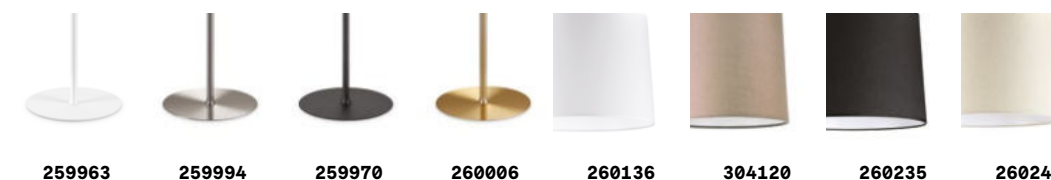

Set up

Powder coated or plated metal frames. Lampshades in fireproof PVC covered with fabric. Frame colors: white, black, satin nickel or brushed brass. Lampshade colors: beige, dove grey, white or black.

ON
OFF Lamp with integrated switch.

259963 259994 259970 260006 260136 304120 260235 260242

IP20

2,640 Kg / 0,0251 m³
E27 max 1x 60W

0,047 Kg / 0,0221 m³

0,046 Kg / 0,0709 m³

259963 White
259994 Nickel
259970 Black
260006 Brass

260457 White
304625 Dove Grey
270012 Black
260464 Beige

260136 White
304120 Dove Grey
260235 Black
260242 Beige

3000 K
900 lm
123899

P. 196 P. 302 P. 446 P. 504