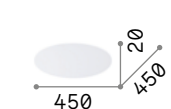

## Set up

Powder coated or plated metal frames. Lampshades in fireproof PVC covered with fabric. Frame colors: white, black, satin nickel or brushed brass. Lampshade colors: beige, dove grey, white or black.

260013

260044

260020

260051

0,350 Kg / 0,0019 m<sup>3</sup>  
E27 max 1x 60W

1,260 Kg / 0,2131 m<sup>3</sup>

0,047 Kg / 0,0221 m<sup>3</sup>

0,700 Kg / 0,0259 m<sup>3</sup>

0,280 Kg / 0,0108 m<sup>3</sup>

260013 White  
260044 Nickel  
260020 Black  
260051 Brass

260471 White  
304632 Dove Grey  
270029 Black  
260488 Beige

260457 White  
304625 Dove Grey  
270012 Black  
260464 Beige