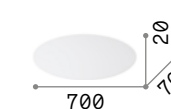

## Set up

Powder coated or plated metal frames. Lampshades in fireproof PVC covered with fabric. Frame colors: white, black, satin nickel or brushed brass. Lampshade colors: beige, dove grey, white or black.

260013

260044

260020

260051

0,350 Kg / 0,0019 m<sup>3</sup>  
E27 max 1x 60W

1,260 Kg / 0,2131 m<sup>3</sup>

0,047 Kg / 0,0221 m<sup>3</sup>

0,700 Kg / 0,0259 m<sup>3</sup>

0,280 Kg / 0,0108 m<sup>3</sup>

260013 White  
260044 Nickel  
260020 Black  
260051 Brass

260471 White  
304632 Dove Grey  
270029 Black  
260488 Beige

260457 White  
304625 Dove Grey  
270012 Black  
260464 Beige