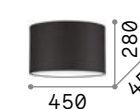

## Set up

Powder coated or plated metal frames. Lampshades in fireproof PVC covered with fabric. Frame colors: white, black, satin nickel or brushed brass. Lampshade colors: beige, dove grey, white or black.

260013

260044

260020

260051

0,350 Kg / 0,0019 m<sup>3</sup>  
E27 max 1x 60W

1,260 Kg / 0,2131 m<sup>3</sup>

0,047 Kg / 0,0221 m<sup>3</sup>

0,700 Kg / 0,0259 m<sup>3</sup>

0,280 Kg / 0,0108 m<sup>3</sup>

260013 White  
260044 Nickel  
260020 Black  
260051 Brass

260471 White  
304632 Dove Grey  
270029 Black  
260488 Beige

260457 White  
304625 Dove Grey  
270012 Black  
260464 Beige