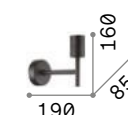

LED LED source 3000 K in model **259819**, **259826**, **259833** and **259857**, 20.000 h life.

ON OFF Lamp with integrated switch in models: **259819**, **259826**, **259833** and **259857**.

USB Lamp with integrated USB socket in models: **259819**, **259826**, **259833** and **259857**.

IP20

0,900 Kg / 0,0063 m³
E27 max 1x60W + LED 3W / 200 lm

259819 White
259833 Nickel
259826 Black
259857 Brass

3000 K
900 lm
123899

IP20

0,370 Kg / 0,0032 m³
E27 max 1x60W

259765 White
259796 Nickel
259772 Black
259802 Brass