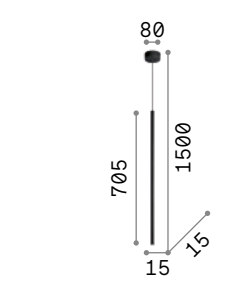

078

Filo new

Powder coated or plated metal base and bodies. Black PVC cables. Colors: white, black or satin brass. Models 300801, 300818 and 300825 available with 4 meters of cable.

LED Led source 3000 K, 20.000 h life.

SUSPENSIONS

IP20
8,600 Kg / 0,1232 m³
LED 25W / 3150 lm

- 263441 White
- 263434 Black
- 263663 Brass

IP20
0,830 Kg / 0,0105 m³
LED 4W / 160 lm

- 300818 White
- 300801 Black
- 300825 Brass

IP20
0,530 Kg / 0,0142 m³
LED 3,5W / 230 lm