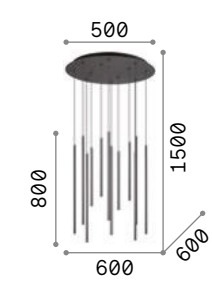

078

Filo new

Powder coated or plated metal base and bodies. Black PVC cables. Colors: white, black or satin brass. Models 300801, 300818 and 300825 available with 4 meters of cable.

LED Led source 3000 K, 20.000 h life.

SUSPENSIONS

IP20
8,600 Kg / 0,1232 m³
LED 25W / 3150 lm

- 263441 White
- 263434 Black
- 263663 Brass

IP20
0,830 Kg / 0,0105 m³
LED 4W / 160 lm

- 300818 White
- 300801 Black
- 300825 Brass

IP20
0,530 Kg / 0,0142 m³
LED 3,5W / 230 lm

- new 263687 White
- new 263670 Black
- new 263700 Brass

 P. 404  P. 472  P. 530

079