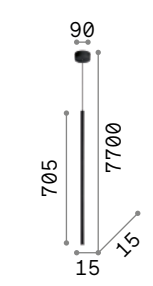

078

Filo new

Powder coated or plated metal base and bodies. Black PVC cables. Colors: white, black or satin brass. Models 300801, 300818 and 300825 available with 4 meters of cable.

LED Led source 3000 K, 20.000 h life.

SUSPENSIONS

IP20
8,600 Kg / 0,1232 m³
LED 25W / 3150 lm

- 263441 White
- 263434 Black
- 263663 Brass

IP20
0,830 Kg / 0,0105 m³
LED 4W / 160 lm

- 300818 White
- 300801 Black
- 300825 Brass

IP20
0,530 Kg / 0,0142 m³
LED 3,5W / 230 lm

- new 263687 White
- new 263670 Black
- new 263700 Brass

 P. 404  P. 472  P. 530

079