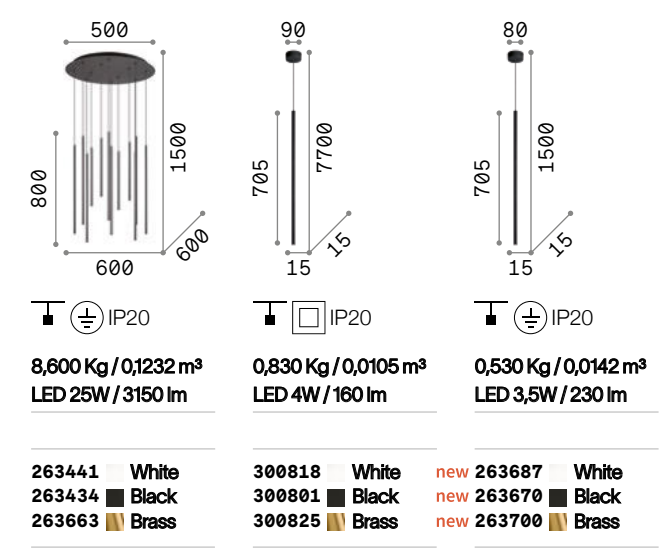

P. 404 P. 472 P. 530

079