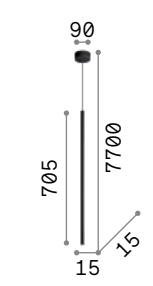

078

Filo new

Powder coated or plated metal base and bodies. Black PVC cables. Colors: white, black or satin brass. Models 300801, 300818 and 300825 available with 4 meters of cable.

LED Led source 3000 K, 20.000 h life.

263687

263670

263700

IP20
8,600 Kg / 0,1232 m³
LED 25W / 3150 lm

- 263441 White
- 263434 Black
- 263663 Brass

IP20
0,830 Kg / 0,0105 m³
LED 4W / 160 lm

- 300818 White
- 300801 Black
- 300825 Brass

IP20
0,530 Kg / 0,0142 m³
LED 3,5W / 230 lm

- new 263687 White
- new 263670 Black
- new 263700 Brass

P. 404 P. 472 P. 530