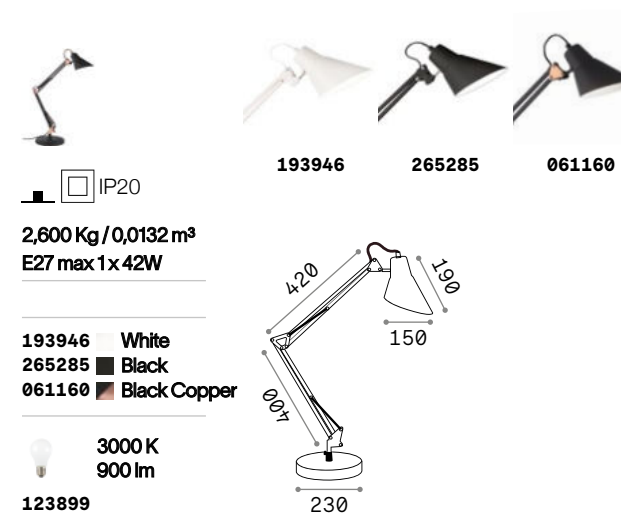

## Kelly

Metal technical lamp with white or matt black finish. Jointed and spring balanced arm. Adjustable diffuser.

**ON**  
**OFF** Lamp with integrated switch.

## Sally

Metal technical lamp with white, matt black finish or black with copper joints. Jointed and spring balanced arm. Adjustable diffuser.

**ON**  
**OFF** Lamp with integrated switch.

## Wally

Metal technical lamp with white, matt black finish or black with copper joints. Jointed and spring balanced arm. Adjustable diffuser.

**ON**  
**OFF** Lamp with integrated switch.