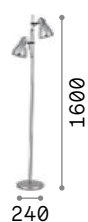

015286 003528

Newton

Chrome metal frame and diffuser. Available with satin nickel or matt black varnish finish. Adjustable arm. Adjustable diffuser with white enamel coating inside.

 Lamp with integrated switch.

 IP20
5,270 Kg / 0,0323 m³
E27 max 1x 42W

015286 ■ Nickel
003528 ■ Black

 3000 K
900 lm
123899

042794 001197

Elvis

Chrome metal frame. Adjustable colored metal diffuser with chrome details outside, enameled white inside.

 Lamp with integrated switch.

 IP20
3,600 Kg / 0,0277 m³
E27 max 2x 60W

042794 ■ Silver
001197 ■ Black

 3000 K
910 lm
119571

119571

Wally

Powder coated metal frame with black finish, nickel-plated metal details. Adjustable articulated arm structure. Switch integrated in the head of the shade. PVC cable.