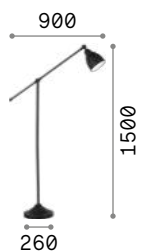

015286 003528

Newton

Chrome metal frame and diffuser. Available with satin nickel or matt black varnish finish. Adjustable arm. Adjustable diffuser with white enamel coating inside.

 Lamp with integrated switch.

 IP20
5,270 Kg / 0,0323 m³
E27 max 1x 42W

015286 ■ Nickel
003528 ■ Black

 3000 K
900 lm
123899

042794 001197

Elvis

Chrome metal frame. Adjustable colored metal diffuser with chrome details outside, enameled white inside.

 Lamp with integrated switch.

 IP20
3,600 Kg / 0,0277 m³
E27 max 2x 60W

042794 ■ Silver
001197 ■ Black

 3000 K
910 lm
119571

119571

Wally

Powder coated metal frame with black finish, nickel-plated metal details. Adjustable articulated arm structure. Switch integrated in the head of the shade. PVC cable.