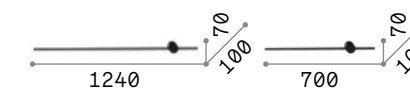

Essence

Powder coated aluminum base and body. Opal color acrylic diffuser. Indirect lighting emission. Color: white or black.

LED LED source 3000 K, 30.000 h life.

1,040 Kg / 0,0163 m ³	0,800 Kg / 0,0205 m ³
LED 20W / 2650 lm	LED 12,5W / 1650 lm