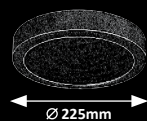

LOIS

5 YEAR WARRANTY

LED built-in

NATURAL White

2655

2657

2656

2658

2655

MP

LED / 12W
(800lm, 4000K) incl.
IP20
matte white

2656

MP

LED / 18W
(1400lm, 4000K) incl.
IP20
matte white

2657

MP

LED / 24W
(1700lm, 4000K) incl.
IP20
matte white

2658

MP

LED / 36W
(2500lm, 4000K) incl.
IP20
matte white