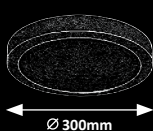

LOIS

5 YEAR WARRANTY

LED built-in

NATURAL White

2655

2657

2656

2658

2655

MP

LED / 12W
(800lm, 4000K) incl.
IP20
matte white

2656

MP

LED / 18W
(1400lm, 4000K) incl.
IP20
matte white

2657

MP

LED / 24W
(1700lm, 4000K) incl.
IP20
matte white

2658

MP

LED / 36W
(2500lm, 4000K) incl.
IP20
matte white