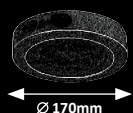

LOIS

5 YEAR WARRANTY

LED built-in

NATURAL White

2655

2657

2656

2658

2655

MP

LED / 12W
(800lm, 4000K) incl.
IP20
matte white

2656

MP

LED / 18W
(1400lm, 4000K) incl.
IP20
matte white

2657

MP

LED / 24W
(1700lm, 4000K) incl.
IP20
matte white

2658

MP

LED / 36W
(2500lm, 4000K) incl.
IP20
matte white