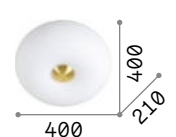

Arizona

Metal frame with satin brass finish.
White acid-etched blown glass
diffuser with embossed decorative
stripes.

LED Bulbs LED GX53 9W 3000 K included.
Cod. 123936

IP20

7,680 Kg / 0,1299 m³
GX53 max 5 x 15W

214511 White

3000 K
910 lm
123936

IP20

3,050 Kg / 0,0744 m³
GX53 max 3 x 15W

214504 White

3000 K
910 lm
123936

IP20

2,960 Kg / 0,0452 m³
GX53 max 2 x 15W