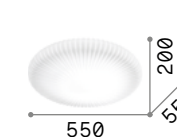

Arizona

Metal frame with satin brass finish.
White acid-etched blown glass
diffuser with embossed decorative
stripes.

LED Bulbs LED GX53 9W 3000 K included.
Cod. 123936

IP20

7,680 Kg / 0,1299 m³
GX53 max 5 x 15W

214511 White

3000 K
910 lm
123936

IP20

3,050 Kg / 0,0744 m³
GX53 max 3 x 15W

214504 White

3000 K
910 lm
123936

IP20

2,960 Kg / 0,0452 m³
GX53 max 2 x 15W

214498 White

3000 K
910 lm
123936

Atrium ^{new}

Matt white varnished metal frame.
White acid-etched glass diffuser
with interlocking fastening system.

LED LED source 3000 K, 20.000 h life.

IP20

4,8 Kg / 0,1113 m³
LED 34W / 3600 lm