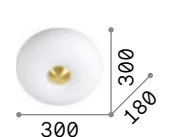

Arizona

Metal frame with satin brass finish.
White acid-etched blown glass
diffuser with embossed decorative
stripes.

LED Bulbs LED GX53 9W 3000 K included.
Cod. 123936

IP20

7,680 Kg / 0,1299 m³
GX53 max 5 x 15W

214511 White

3000 K
910 lm
123936

IP20

3,050 Kg / 0,0744 m³
GX53 max 3 x 15W

214504 White

3000 K
910 lm
123936

IP20

2,960 Kg / 0,0452 m³
GX53 max 2 x 15W

214498 White

3000 K
910 lm
123936

Atrium ^{new}

Matt white varnished metal frame.
White acid-etched glass diffuser
with interlocking fastening system.

LED LED source 3000 K, 20.000 h life.

IP20

4,8 Kg / 0,1113 m³
LED 34W / 3600 lm