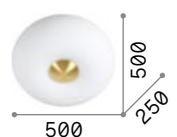

Arizona

Metal frame with satin brass finish.
White acid-etched blown glass
diffuser with embossed decorative
stripes.

LED Bulbs LED GX53 9W 3000 K included.
Cod. 123936

IP20

7,680 Kg / 0,1299 m³
GX53 max 5 x 15W

214511 White

3000 K
910 lm
123936

IP20

3,050 Kg / 0,0744 m³
GX53 max 3 x 15W

214504 White

3000 K
910 lm
123936

IP20

2,960 Kg / 0,0452 m³
GX53 max 2 x 15W

214498 White

3000 K
910 lm
123936

Atrium ^{new}

Matt white varnished metal frame.
White acid-etched glass diffuser
with interlocking fastening system.

LED LED source 3000 K, 20.000 h life.

IP20

4,8 Kg / 0,1113 m³
LED 34W / 3600 lm