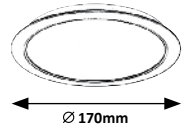

SHAUN

2678

2679

2680

2681

2678

LED / 5W
(450lm, 4000K) incl.
IP20 • ↓ 26mm
black/white

5 998250 326788

2679

LED / 12W
(1035lm, 4000K) incl.
IP20 • ↓ 26mm
black/white

5 998250 326795

2680

LED / 17W
(1500lm, 4000K) incl.
IP20 • ↓ 26mm
black/white

5 998250 326801

2681

LED / 24W
(2300lm, 4000K) incl.
IP20 • ↓ 26mm
black/white