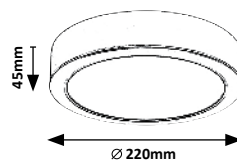

SLAVA

SHAUN

2692

2693

3054 (M) (A)

LED / 18W
(1170lm, 3000K) incl.
IP44 • 19902
black/white

5 998250 330549

2692 (P)