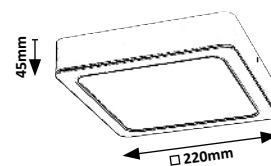

SLAVA

SHAUN

2692

2693

3054 (M) (A)

LED / 18W
(1170lm, 3000K) incl.
IP44 • 19902
black/white

5 998250 330549

2692 (P)