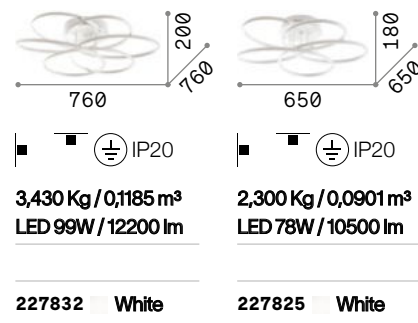

## Karol

Matt white varnished metal body.  
Opal colour plastic diffuser.

**LED** LED source 4000 K, 50.000 h life.

## Oz

Plated or powder coated metal base and frame. Opal rubber diffuser. Available finishes: white, black or brushed brass. DALI/Push dimmable version available.

**LED** LED source 3000 K, 30.000 h life.