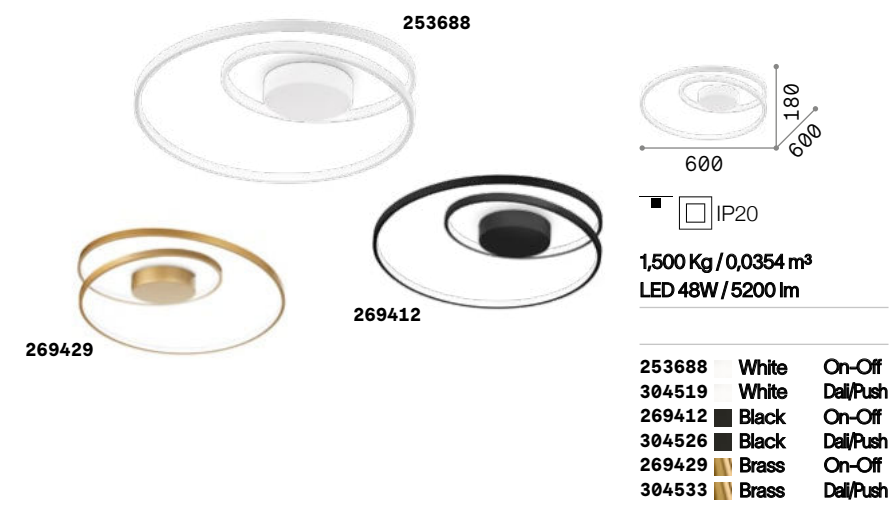

## Karol

Matt white varnished metal body.  
Opal colour plastic diffuser.

**LED** LED source 4000 K, 50.000 h life.

## Oz

Plated or powder coated metal base and frame. Opal rubber diffuser. Available finishes: white, black or brushed brass. DALI/Push dimmable version available.

**LED** LED source 3000 K, 30.000 h life.