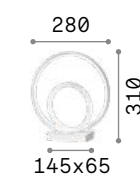

# Oz

Plated or powder coated metal base and frame. PVC wires. Opal rubber diffuser. Available finishes: white, black or brushed brass.

**LED** LED source 3000 K, 30.000 h life.

**ON  
OFF** Lamp with integrated switch.

IP20

0,890 Kg / 0,0096 m<sup>3</sup>  
LED 23W / 2300 lm

269474 White  
269481 Black  
269498 Brass