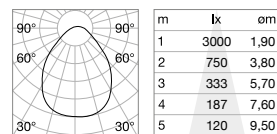

KIT PENDANT

Required	Finish	Code
No	White	254289

CRI≥80 53W 87° 7500lm 3000K

CRI≥80 65W 87° 9400lm 3000K