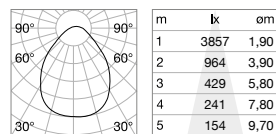

KIT PENDANT

Required	Finish	Code
No	White	254289

CRI≥80 53W 87° 7500lm 3000K

CRI≥80 65W 87° 9400lm 3000K