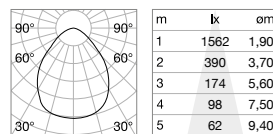

CRI≥80 18W 87° 2650lm 3000K