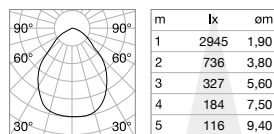

KIT PENDANT

Required	Finish	Code
No	White	254289
	Black	307244

Light beam: WIDE