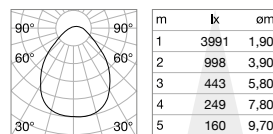

CRI≥80 65W 87° 9400lm 3000K