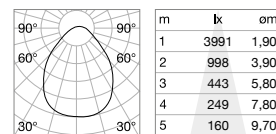

CRI≥80 65W 87° 9400lm 3000K