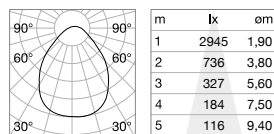

KIT PENDANT

Required	Finish	Code
No	White	254289
	Black	307244

CRI≥80 53W 87° 7500lm 3000K