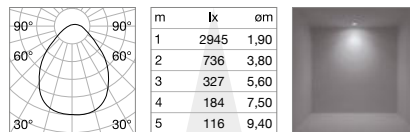

KIT PENDANT

Required	Finish	Code
No	White	254289
	Black	307244

CRI≥80 53W 87° 7500lm 3000K

CRI≥80 65W 87° 9400lm 3000K