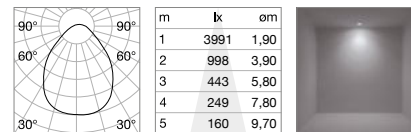

KIT PENDANT

Required	Finish	Code
No	White	254289
	Black	307244

CRI≥80 53W 87° 7500lm 3000K

CRI≥80 65W 87° 9400lm 3000K