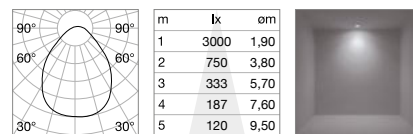

KIT PENDANT

Required	Finish	Code
No	White	254289

CRI≥80 53W 87° 7500lm 3000K