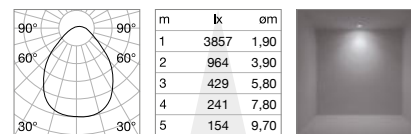

CRI≥80 65W 87° 9400lm 3000K