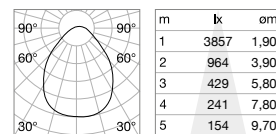

KIT PENDANT

Required	Finish	Code
No	White	254289

CRI≥80 53W 87° 7500lm 3000K

CRI≥80 65W 87° 9400lm 3000K