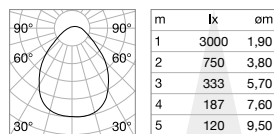

KIT PENDANT

Required	Finish	Code
No	White	254289

CRI≥80 53W 87° 7500lm 3000K

CRI≥80 65W 87° 9400lm 3000K