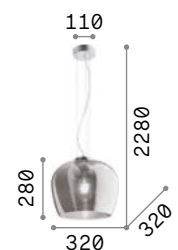

# Blossom

Chrome metal frame and ceiling cup. Clear blown glass diffuser with amber or smoky finish. Clear PVC power cable.

IP20

1,890 Kg / 0,0705 m<sup>3</sup>  
E27 max 1x60W

241517 Smoky Grey  
241524 Amber

3000 K  
900 lm

101354

241517

241524

# Lord

Powder coated metal ceiling rose and frame with black finish. Black PVC electrical cable. Blown glass diffuser with decorations in relief. Glass available in amber, clear or smoky color.

IP20

1,430 Kg / 0,0389 m<sup>3</sup>  
E27 max 1x60W