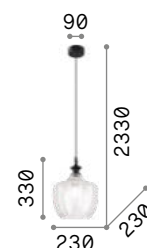

# Blossom

Chrome metal frame and ceiling cup. Clear blown glass diffuser with amber or smoky finish. Clear PVC power cable.

IP20

1,890 Kg / 0,0705 m<sup>3</sup>  
E27 max 1x60W

241517 Smoky Grey  
241524 Amber

3000 K  
900 lm

101354

241517

241524

# Lord

Powder coated metal ceiling rose and frame with black finish. Black PVC electrical cable. Blown glass diffuser with decorations in relief. Glass available in amber, clear or smoky color.

IP20

1,430 Kg / 0,0389 m<sup>3</sup>  
E27 max 1x60W