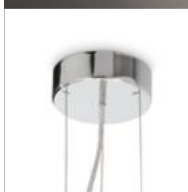

Blossom

Chrome metal frame and ceiling cup. Clear blown glass diffuser with amber or smoky finish. Clear PVC power cable.

IP20

1,890 Kg / 0,0705 m³
E27 max 1x60W

241517 Smoky Grey
241524 Amber

3000 K
900 lm

101354

241517

241524

Lord

Powder coated metal ceiling rose and frame with black finish. Black PVC electrical cable. Blown glass diffuser with decorations in relief. Glass available in amber, clear or smoky color.

IP20

1,430 Kg / 0,0389 m³
E27 max 1x60W

263632 Clear
263649 Smoky Grey
263656 Amber

3000 K
910 lm

119571

Fade

Metal ceiling rose and frame. Clear blown glass shade with galvanic nuance. White acid-etched inner blown glass diffuser. Black PVC cable. Shade colors: clear with amber nuance, chrome or copper.