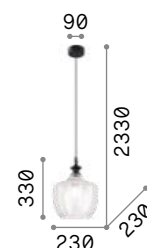

Blossom

Chrome metal frame and ceiling cup. Clear blown glass diffuser with amber or smoky finish. Clear PVC power cable.

IP20

1,890 Kg / 0,0705 m³
E27 max 1x60W

241517 Smoky Grey
241524 Amber

3000 K
900 lm

101354

241517

241524

Lord

Powder coated metal ceiling rose and frame with black finish. Black PVC electrical cable. Blown glass diffuser with decorations in relief. Glass available in amber, clear or smoky color.

IP20

1,430 Kg / 0,0389 m³
E27 max 1x60W

263632 Clear
263649 Smoky Grey
263656 Amber

3000 K
910 lm

119571

Fade

Metal ceiling rose and frame. Clear blown glass shade with galvanic nuance. White acid-etched inner blown glass diffuser. Black PVC cable. Shade colors: clear with amber nuance, chrome or copper.