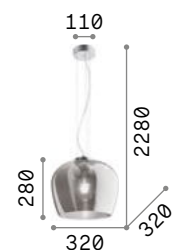

Blossom

Chrome metal frame and ceiling cup. Clear blown glass diffuser with amber or smoky finish. Clear PVC power cable.

IP20

1,890 Kg / 0,0705 m³
E27 max 1x60W

241517 Smoky Grey
241524 Amber

3000 K
900 lm

101354

241517

241524

Lord

Powder coated metal ceiling rose and frame with black finish. Black PVC electrical cable. Blown glass diffuser with decorations in relief. Glass available in amber, clear or smoky color.

IP20

1,430 Kg / 0,0389 m³
E27 max 1x60W

263632 Clear
263649 Smoky Grey
263656 Amber

3000 K
910 lm

119571

Fade

Metal ceiling rose and frame. Clear blown glass shade with galvanic nuance. White acid-etched inner blown glass diffuser. Black PVC cable. Shade colors: clear with amber nuance, chrome or copper.