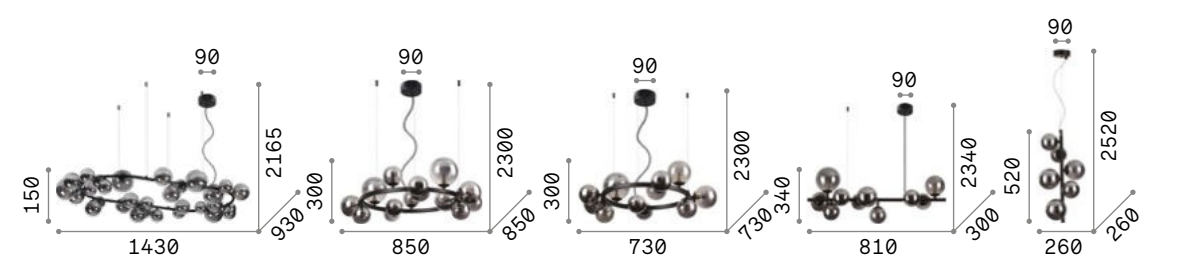

Perlage new

Metal frame with round section linear structure or squared section round structure. Blown glass diffusers. Rubber-coated steel cables. PVC Electrical wire. Finishes: Matt black with amber or smoky Pyrex glasses or satin brass with etched white glasses.

LED Bulbs LED G9 4W 3000 K included. Cod. **209043**

283821

271422

317793

8,920 Kg / 0,2722 m ³ G9 max 30 x 15W	3,910 Kg / 0,0924 m ³ G9 max 14 x 15W	3,100 Kg / 0,0736 m ³ G9 max 11 x 15W	2,200 Kg / 0,0617 m ³ G9 max 10 x 15W	1,300 Kg / 0,0317 m ³ G9 max 6 x 15W
---	---	---	---	--