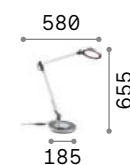

## Futura

Articulated aluminum and plastic arm with PVC exposed wire. Adjustable LED diffuser and integrated switcher. Plug with power supply.

**LED** LED source 4000 K, 25.000 h life.

**ON OFF** Lamp with integrated switch.

**+** Lamp with dimmer.

**☞** Lamp with touch dimmer.

IP20

1,830 Kg / 0,0069 m<sup>3</sup>  
LED 12,5W / 1100 lm

272078 White  
204895 Aluminum  
204888 Black

P. 541