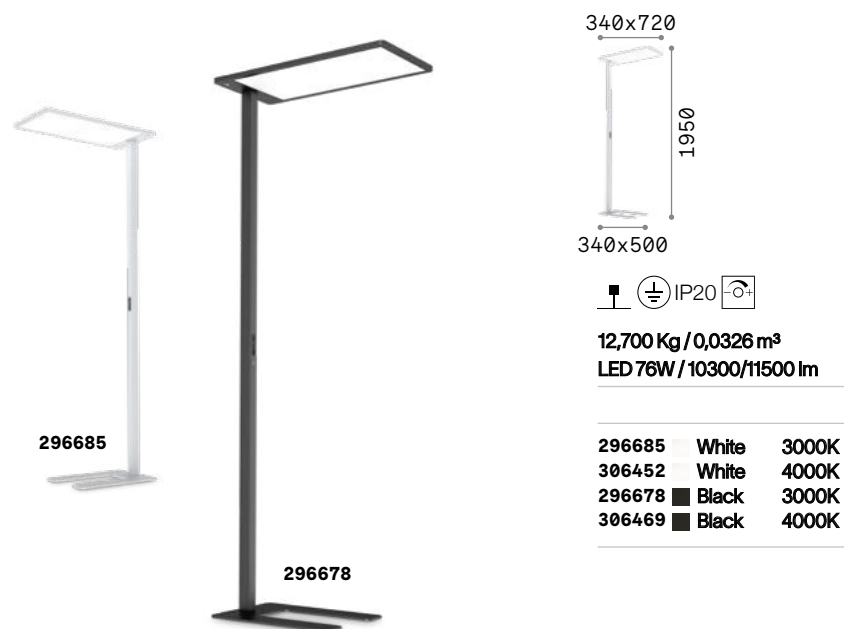

## Comfort

Powder-coated aluminium frame. Anti-glare opal color polycarbonate diffuser. Upward and downward light emission. Switch with dimmer, light sensor, USB socket. PVC cable, with plug. Available finishes: white or black.

**LED** LED source 3000/4000 K, 50.000 h life.

**+** Lamp with dimmer.

**USB** Lamp with integrated USB socket.

**UGR** Product with UGR <19.

## Lift new

Matt varnished metal frame. Adjustable in height diffuser and directable with opal polycarbonate screen. PVC cable with driver and ground switch. Finishes: white, black.

**LED** LED source 3000 K, 50.000 h life.

## Futura

Articulated aluminum and plastic arm with PVC exposed wire. Adjustable LED diffuser and integrated switcher. Plug with power supply.

**LED** LED source 4000 K, 25.000 h life.

**Hand** Lamp with touch dimmer.