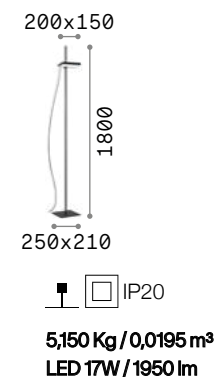

Lift new

Matt varnished metal frame. Adjustable in height diffuser and directable with opal polycarbonate screen. PVC cable with driver and ground switch. Finishes: white, black.

LED LED source 3000 K, 50.000 h life.

ON/OFF Lamp with integrated switch.

321585 White new
305592 Black new

Futura

Articulated aluminum and plastic arm with PVC exposed wire. Adjustable LED diffuser and integrated switcher. Plug with power supply.

LED LED source 4000 K, 25.000 h life.

Hand Lamp with touch dimmer.