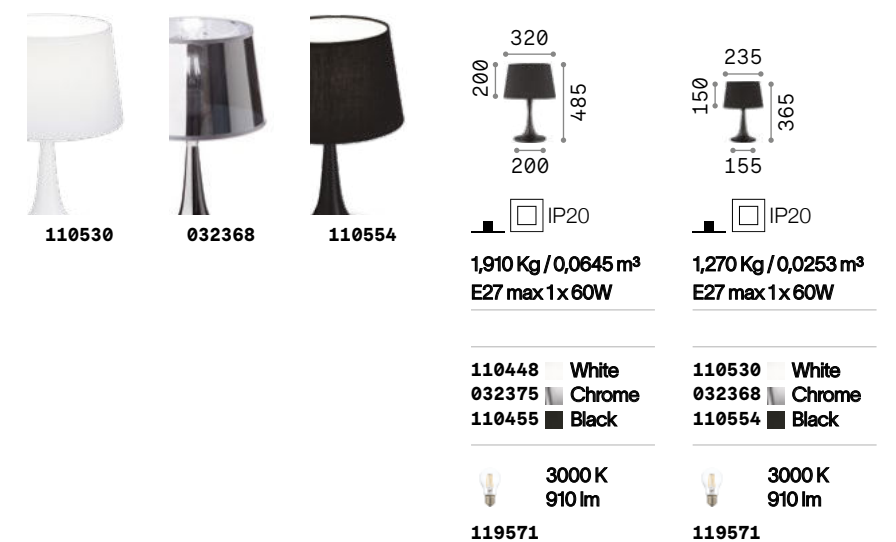

Axel

Powder coated metal base and junctions. Natural wood stem. PVC shade coated with fabric can be adjusted in height. PVC cable with switch. Colors: white or black.

ON
OFF Lamp with integrated switch.

P
P. 553

London

Metal frame with chrome finish or with matt white or black varnish. PVC foil shade coated with fabric. The chrome model has chrome semi-transparent PVC foil shade.

ON
OFF Lamp with integrated switch.