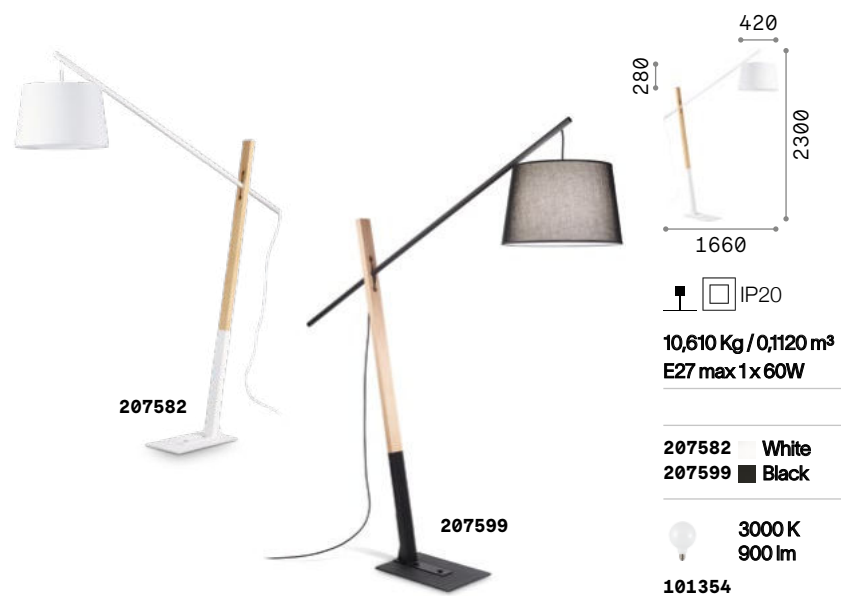

Eminent

White or black powder coated metal frame. Pole made of natural wood. PVC shade coated with fabric. Power cable coated with fabric with switch.

ON
OFF Lamp with integrated switch.

IP20

10,610 Kg / 0,1120 m³
E27 max 1x 60W

207582 White
207599 Black

3000 K
900 lm
101354

Axel

Powder coated metal base and junctions. Natural wood stem. PVC shade coated with fabric can be adjusted in height. PVC cable with switch. Colors: white or black.

ON
OFF Lamp with integrated switch.

IP20

5,200 Kg / 0,0818 m³
E27 max 1x 60W

272245 White
282084 Black

3000 K
1020 lm
101347

P. 498