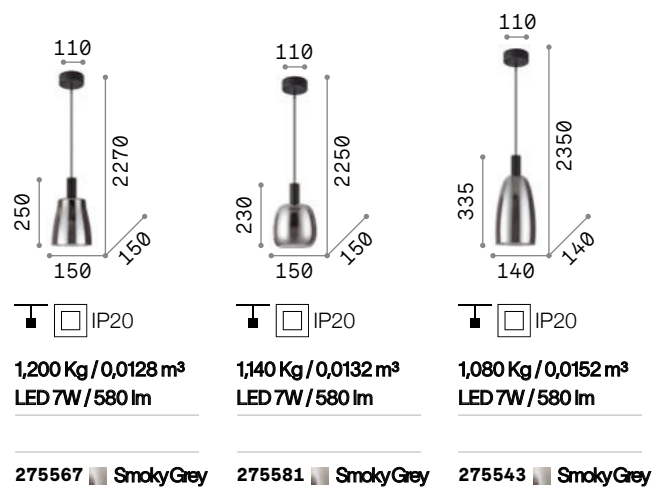

Coco

Powder coated metal frame with black finish. Clear acrylic diffuser with satin side. Clear blown glass with smoky finish. PVC cable.

LED LED source 3000 K, 20.000 h life.

Decor

Metal frame and ceiling rose with satin brass finish. Clear acrylic diffuser decorated with frosted crystal effect. Black PVC cable.

LED LED source 3000 K, 20.000 h life.