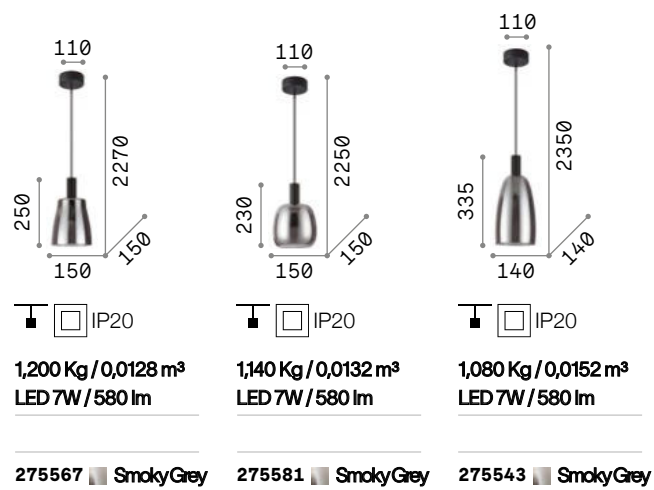

Coco

Powder coated metal frame with black finish. Clear acrylic diffuser with satin side. Clear blown glass with smoky finish. PVC cable.

LED LED source 3000 K, 20.000 h life.

Decor

Metal frame and ceiling rose with satin brass finish. Clear acrylic diffuser decorated with frosted crystal effect. Black PVC cable.

LED LED source 3000 K, 20.000 h life.