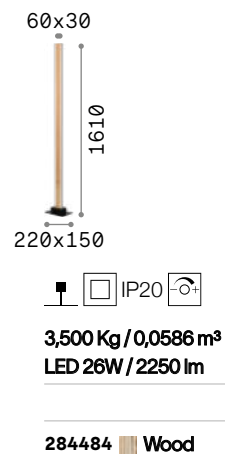

Craft

Matt black varnished metal base. Natural wood body. Satin opal color polycarbonate diffuser. Black PVC cable with dimmer and plug.

LED LED source 3000 K, 20.000 h life.

Lamp with dimmer.

Lamp with integrated switch.

P. 085 P. 386

Diesis

Powder coated or plated metal frame. Adjustable diffuser: it can be rotated or inclined. PVC cable with switch. Color: black, satin nickel or satin brass.

LED LED source 3000 K, 20.000 h life.

Easy ^{new}

Matt varnished or plated metal frame. Adjustable diffuser with satin acrylic optic. PVC cable with switch and driver integrated on the plug. Finishes: white, black, brushed brass.

LED LED source 3000 K, 50.000 h life.