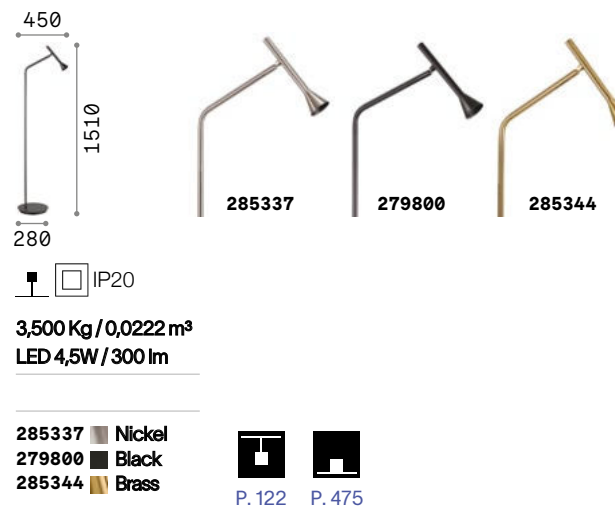

Craft

Matt black varnished metal base. Natural wood body. Satin opal color polycarbonate diffuser. Black PVC cable with dimmer and plug.

LED LED source 3000 K, 20.000 h life.

Lamp with dimmer.

Lamp with integrated switch.

P. 085 P. 386

Diesis

Powder coated or plated metal frame. Adjustable diffuser: it can be rotated or inclined. PVC cable with switch. Color: black, satin nickel or satin brass.

LED LED source 3000 K, 20.000 h life.

Easy ^{new}

Matt varnished or plated metal frame. Adjustable diffuser with satin acrylic optic. PVC cable with switch and driver integrated on the plug. Finishes: white, black, brushed brass.

LED LED source 3000 K, 50.000 h life.