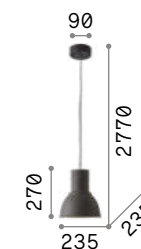

Metro

Metal body and diffuser. Enameled white inside. Electrical cable adjustable in length.

IP20

0,970 Kg / 0,0261 m³
E27 max 1x60W

139098 ■ Dark Grey

3000 K
900 lm

101354

Yurta

Powder coated metal ceiling rose and shade. Power cables coated with fabric. Colors: total white or black with white inside.

IP20

1,760 Kg / 0,0687 m³
E27 max 1x60W

285160 White
281582 ■ Black

3000 K
900 lm

285146 White
281568 ■ Black

3000 K
340 lm

101286

285146

281568

Breeze

Metal body and diffuser. Enameled white inside. Electrical cable adjustable in length.

IP20

3,490 Kg / 0,0707 m³
E27 max 1x60W

232041 ■ Dark Grey

3000 K
900 lm

101354

IP20

0,790 Kg / 0,0206 m³
E27 max 1x60W

137681 ■ Dark Grey

3000 K
950 lm