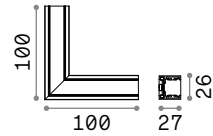

Ego - Low

TRACK LOW No mounting kit required, direct ceiling installation
Maximum length per power source: 25 meters

Length	Weight	Volume	Finish	Code
1000 mm	0,68 Kg	0,0013 m ³	White	282909
			Black	257877
2000 mm	1,36 Kg	0,0026 m ³	White	282916
			Black	266121

CONNECTOR HORIZONTAL LOW Optional

Weight	Volume	Control	Finish	Code
0,07 Kg	0,0015 m ³	On-Off	White	282848
			Black	257990
		1-10V / DALI	White	286266
			Black	286259

LINEAR CONNECTOR Required - 1 Kit x linear connection

Weight	Volume	Control	Finish	Code	
0,16 Kg	0,0005 m ³	On-Off	White	285993	
			Black	283104	
			1-10V / DALI	White	288338
				Black	289281

MAIN CONNECTOR Required - 1 Kit x power source max 210 W

Weight	Volume	Control	Finish	Code	
0,12 Kg	0,0005 m ³	On-Off	White	282862	
			Black	265896	
			1-10V / DALI	White	286303
				Black	286297