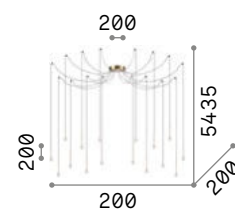

Fish

Black varnished metal ceiling rose, pole and diffuser. Steel cable with chromed metal support. Integrated LED with opal color screen.

LED LED source 3000 K, 20.000 h life.

IP20

6,790 Kg / 0,0377 m³
LED 37W / 2800 lm

196992 ■ Black

Pop

Metal ceiling cup, frame and bulb socket cover with black matt varnish finish. Cables adjustable in length.

IP20

2,920 Kg / 0,0147 m³
E27 max 10 x 60W

158860 ■ Black

3000 K
900 lm
123899

IP20

1,670 Kg / 0,0096 m³
E27 max 6 x 60W

158815 ■ Black

3000 K
900 lm
123899

Lucciola

Metal ceiling cap and suspended body powder painted or plated. Spheric satin acrylic diffuser. PVC cables with aluminium ceiling supports. Colours: brass or black.

LED LED source 3000 K, 20.000 h life.

284002 284019

IP20

2,500 Kg / 0,0165 m³
LED 16W / 1300 lm

284002 ■ Black
284019 ■ Brass