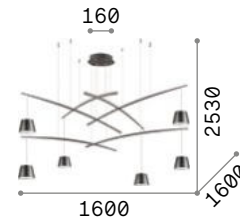

Fish

Black varnished metal ceiling rose, pole and diffuser. Steel cable with chromed metal support. Integrated LED with opal color screen.

LED LED source 3000 K, 20.000 h life.

IP20

6,790 Kg / 0,0377 m³
LED 37W / 2800 lm

196992 ■ Black

Pop

Metal ceiling cup, frame and bulb socket cover with black matt varnish finish. Cables adjustable in length.

IP20

2,920 Kg / 0,0147 m³
E27 max 10 x 60W

158860 ■ Black

3000 K
900 lm
123899

IP20

1,670 Kg / 0,0096 m³
E27 max 6 x 60W

158815 ■ Black

3000 K
900 lm
123899

Lucciola

Metal ceiling cap and suspended body powder painted or plated. Spheric satin acrylic diffuser. PVC cables with aluminium ceiling supports. Colours: brass or black.

LED LED source 3000 K, 20.000 h life.

284002 284019

IP20

2,500 Kg / 0,0165 m³
LED 16W / 1300 lm

284002 ■ Black
284019 ■ Brass