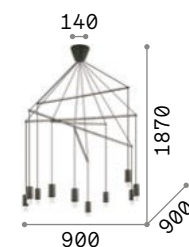

Fish

Black varnished metal ceiling rose, pole and diffuser. Steel cable with chromed metal support. Integrated LED with opal color screen.

LED LED source 3000 K, 20.000 h life.

IP20

6,790 Kg / 0,0377 m³
LED 37W / 2800 lm

196992 ■ Black

Pop

Metal ceiling cup, frame and bulb socket cover with black matt varnish finish. Cables adjustable in length.

IP20

2,920 Kg / 0,0147 m³
E27 max 10 x 60W

158860 ■ Black

3000 K
900 lm
123899

IP20

1,670 Kg / 0,0096 m³
E27 max 6 x 60W

158815 ■ Black

3000 K
900 lm
123899

Lucciola

Metal ceiling cap and suspended body powder painted or plated. Spheric satin acrylic diffuser. PVC cables with aluminium ceiling supports. Colours: brass or black.

LED LED source 3000 K, 20.000 h life.

284002 284019

IP20

2,500 Kg / 0,0165 m³
LED 16W / 1300 lm

284002 ■ Black
284019 ■ Brass