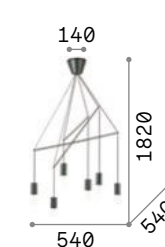

Fish

Black varnished metal ceiling rose, pole and diffuser. Steel cable with chromed metal support. Integrated LED with opal color screen.

LED LED source 3000 K, 20.000 h life.

IP20

6,790 Kg / 0,0377 m³
LED 37W / 2800 lm

196992 ■ Black

Pop

Metal ceiling cup, frame and bulb socket cover with black matt varnish finish. Cables adjustable in length.

IP20

2,920 Kg / 0,0147 m³
E27 max 10 x 60W

158860 ■ Black

3000 K
900 lm
123899

IP20

1,670 Kg / 0,0096 m³
E27 max 6 x 60W

158815 ■ Black

3000 K
900 lm
123899

Lucciola

Metal ceiling cap and suspended body powder painted or plated. Spheric satin acrylic diffuser. PVC cables with aluminium ceiling supports. Colours: brass or black.