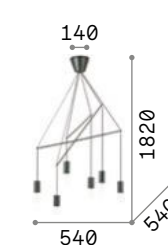

Fish

Black varnished metal ceiling rose, pole and diffuser. Steel cable with chromed metal support. Integrated LED with opal color screen.

LED LED source 3000 K, 20.000 h life.

IP20

6,790 Kg / 0,0377 m³
LED 37W / 2800 lm

196992 ■ Black

Pop

Metal ceiling cup, frame and bulb socket cover with black matt varnish finish. Cables adjustable in length.

IP20

2,920 Kg / 0,0147 m³
E27 max 10 x 60W

158860 ■ Black

3000 K
900 lm
123899

IP20

1,670 Kg / 0,0096 m³
E27 max 6 x 60W

158815 ■ Black

3000 K
900 lm
123899

Lucciola

Metal ceiling cap and suspended body powder painted or plated. Spheric satin acrylic diffuser. PVC cables with aluminium ceiling supports. Colours: brass or black.