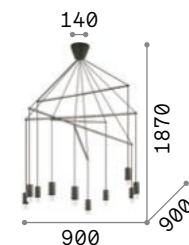

Fish

Black varnished metal ceiling rose, pole and diffuser. Steel cable with chromed metal support. Integrated LED with opal color screen.

LED LED source 3000 K, 20.000 h life.

IP20

6,790 Kg / 0,0377 m³
LED 37W / 2800 lm

196992 ■ Black

Pop

Metal ceiling cup, frame and bulb socket cover with black matt varnish finish. Cables adjustable in length.

IP20

2,920 Kg / 0,0147 m³
E27 max 10 x 60W

158860 ■ Black

3000 K
900 lm
123899

IP20

1,670 Kg / 0,0096 m³
E27 max 6 x 60W

158815 ■ Black

3000 K
900 lm
123899

Lucciola

Metal ceiling cap and suspended body powder painted or plated. Spheric satin acrylic diffuser. PVC cables with aluminium ceiling supports. Colours: brass or black.

LED LED source 3000 K, 20.000 h life.

284002 284019

IP20

2,500 Kg / 0,0165 m³
LED 16W / 1300 lm

284002 ■ Black
284019 ■ Brass