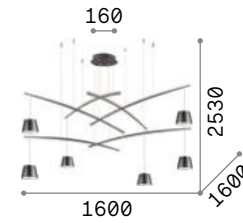

Fish

Black varnished metal ceiling rose, pole and diffuser. Steel cable with chromed metal support. Integrated LED with opal color screen.

LED LED source 3000 K, 20.000 h life.

IP20

6,790 Kg / 0,0377 m³
LED 37W / 2800 lm

196992 ■ Black

Pop

Metal ceiling cup, frame and bulb socket cover with black matt varnish finish. Cables adjustable in length.

IP20

2,920 Kg / 0,0147 m³
E27 max 10 x 60W

158860 ■ Black

3000 K
900 lm
123899

IP20

1,670 Kg / 0,0096 m³
E27 max 6 x 60W

158815 ■ Black

3000 K
900 lm
123899

Lucciola

Metal ceiling cap and suspended body powder painted or plated. Spheric satin acrylic diffuser. PVC cables with aluminium ceiling supports. Colours: brass or black.

LED LED source 3000 K, 20.000 h life.

284002 284019

IP20

2,500 Kg / 0,0165 m³
LED 16W / 1300 lm

284002 ■ Black
284019 ■ Brass