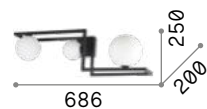

## Angolo

Powder-coated or plated metal frame. White blown and acid-etched glass diffusers. Available finishes: black or satin brass.

**LED** Bulbs LED G9 4W 3000 K included.  
Cod. **209043**

284286

284330

IP20

1,650 Kg / 0,0377 m<sup>3</sup>  
G9 max 3 x 28W

284286 ■ Black  
284330 ■ Brass

3000 K  
510 lm  
305486

P. 496 P. 526

## Lingotto **new**

Varnished metal frame: matt black base and matt brass or total matt black structure. White overlay acid-etched blown glass diffuser.

IP20

5,580 Kg / 0,0540 m<sup>3</sup>  
E14 max 4 x 28W