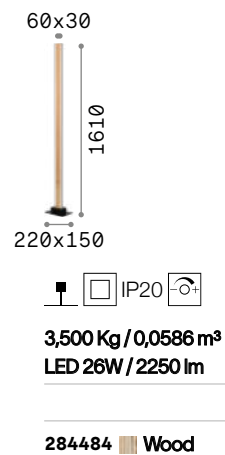

Craft

Matt black varnished metal base. Natural wood body. Satin opal color polycarbonate diffuser. Black PVC cable with dimmer and plug.

LED LED source 3000 K, 20.000 h life.

+ Lamp with dimmer.

ON OFF Lamp with integrated switch.

P. 085 P. 386

Diesis

Powder coated or plated metal frame. Adjustable diffuser: it can be rotated or inclined. PVC cable with switch. Color: black, satin nickel or satin brass.

LED LED source 3000 K, 20.000 h life.

Easy ^{new}

Matt varnished or plated metal frame. Adjustable diffuser with satin acrylic optic. PVC cable with switch and driver integrated on the plug. Finishes: white, black, brushed brass.

LED LED source 3000 K, 50.000 h life.