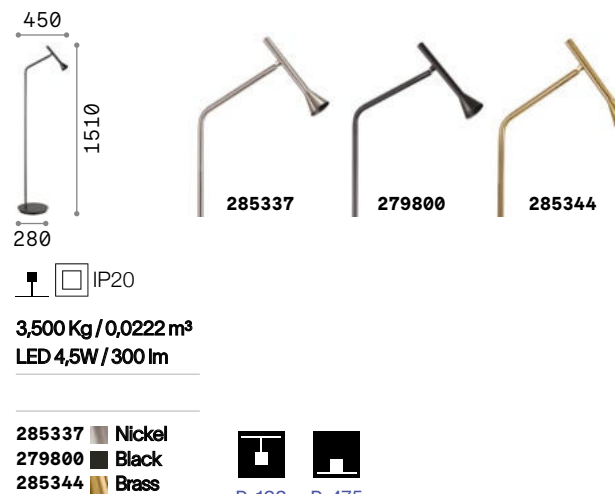

Craft

Matt black varnished metal base. Natural wood body. Satin opal color polycarbonate diffuser. Black PVC cable with dimmer and plug.

LED LED source 3000 K, 20.000 h life.

+ Lamp with dimmer.

ON OFF Lamp with integrated switch.

P. 085 P. 386

Diesis

Powder coated or plated metal frame. Adjustable diffuser: it can be rotated or inclined. PVC cable with switch. Color: black, satin nickel or satin brass.

LED LED source 3000 K, 20.000 h life.

Easy ^{new}

Matt varnished or plated metal frame. Adjustable diffuser with satin acrylic optic. PVC cable with switch and driver integrated on the plug. Finishes: white, black, brushed brass.

LED LED source 3000 K, 50.000 h life.