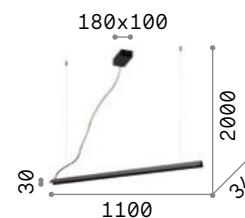

IP20

1,050 Kg / 0,0058 m³
LED 20W / 1800 lm

275369 White
275376 Black
275383 Brass