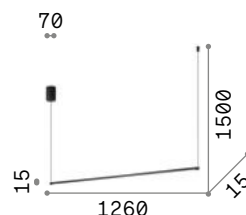

## Yoko

Matt varnished ceiling rose, frame and support for the metal cable. Opal polycarbonate diffuse. Clear PVC electrical cable. Colors: white or black.

**LED** LED source 3000 K, 30.000 h life.

IP20

0,700 Kg / 0,0383 m<sup>3</sup>  
LED 16W / 1450 lm

## Essence

Powder coated aluminum ceiling rose and body. Opal color acrylic diffuser. PVC cables. Colors: white or black.

**LED** LED source 3000 K, 30.000 h life.

IP20

0,900 Kg / 0,0165 m<sup>3</sup>  
LED 20W / 2650 lm

IP20

1,050 Kg / 0,0058 m<sup>3</sup>  
LED 20W / 1800 lm

275369 White  
275376 Black  
275383 Brass