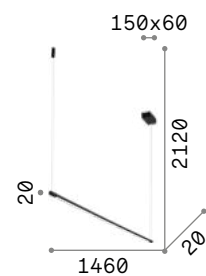

## Yoko

Matt varnished ceiling rose, frame and support for the metal cable. Opal polycarbonate diffuse. Clear PVC electrical cable. Colors: white or black.

**LED** LED source 3000 K, 30.000 h life.

IP20

0,700 Kg / 0,0383 m<sup>3</sup>  
LED 16W / 1450 lm

## Essence

Powder coated aluminum ceiling rose and body. Opal color acrylic diffuser. PVC cables. Colors: white or black.

**LED** LED source 3000 K, 30.000 h life.

IP20

0,900 Kg / 0,0165 m<sup>3</sup>  
LED 20W / 2650 lm

IP20

1,050 Kg / 0,0058 m<sup>3</sup>  
LED 20W / 1800 lm

275369 White  
275376 Black  
275383 Brass