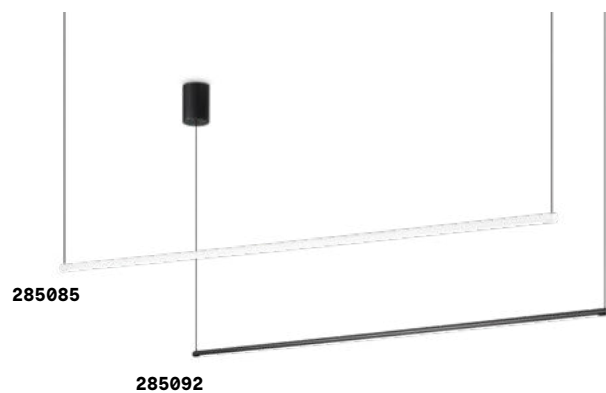

## Yoko

Matt varnished ceiling rose, frame and support for the metal cable. Opal polycarbonate diffuse. Clear PVC electrical cable. Colors: white or black.

**LED** LED source 3000 K, 30.000 h life.

IP20

0,700 Kg / 0,0383 m<sup>3</sup>  
LED 16W / 1450 lm

## Essence

Powder coated aluminum ceiling rose and body. Opal color acrylic diffuser. PVC cables. Colors: white or black.

**LED** LED source 3000 K, 30.000 h life.

IP20

0,900 Kg / 0,0165 m<sup>3</sup>  
LED 20W / 2650 lm

## V-Line

Powder coated or plated aluminum body. Opal color silicone diffuser. Steel cables with chrome supports. PVC electrical wire. Colors: white, black or brushed brass.

**LED** LED source 3000 K, 20.000 h life.

IP20

1,050 Kg / 0,0058 m<sup>3</sup>  
LED 20W / 1800 lm

275369 White  
275376 Black  
275383 Brass