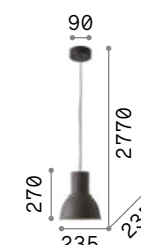

Metro

Metal body and diffuser. Enameled white inside. Electrical cable adjustable in length.

IP20

0,970 Kg / 0,0261 m³
E27 max 1x60W

139098 ■ Dark Grey

3000 K
900 lm

101354

Breeze

Metal body and diffuser. Enameled white inside. Electrical cable adjustable in length.

IP20

3,490 Kg / 0,0707 m³
E27 max 1x60W

232041 ■ Dark Grey

3000 K
900 lm

101354

IP20

0,790 Kg / 0,0206 m³
E27 max 1x60W

137681 ■ Dark Grey

3000 K
950 lm

101330

Yurta

Powder coated metal ceiling rose and shade. Power cables coated with fabric. Colors: total white or black with white inside.

IP20

1,760 Kg / 0,0687 m³
E27 max 1x60W

IP20

0,740 Kg / 0,0138 m³
E27 max 1x60W

285146 ■ White
281568 ■ Black

3000 K
340 lm

101286

285146

281568