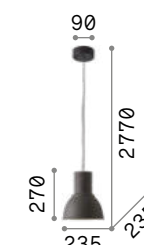

Metro

Metal body and diffuser. Enameled white inside. Electrical cable adjustable in length.

IP20

0,970 Kg / 0,0261 m³
E27 max 1x60W

139098 ■ Dark Grey

3000 K
900 lm

101354

Breeze

Metal body and diffuser. Enameled white inside. Electrical cable adjustable in length.

IP20

3,490 Kg / 0,0707 m³
E27 max 1x60W

232041 ■ Dark Grey

3000 K
900 lm

101354

IP20

0,790 Kg / 0,0206 m³
E27 max 1x60W

137681 ■ Dark Grey

3000 K
950 lm

101330

Yurta

Powder coated metal ceiling rose and shade. Power cables coated with fabric. Colors: total white or black with white inside.

IP20

1,760 Kg / 0,0687 m³
E27 max 1x60W

IP20

0,740 Kg / 0,0138 m³
E27 max 1x60W

285146 ■ White
281568 ■ Black

3000 K
340 lm

101286

285146

281568