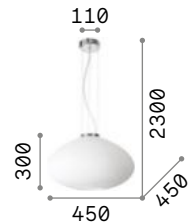

Aria

White blown acid-etched glass diffuser. Suspension lamps provided with steel wires adjustable in length with automatic devices.

IP20

4,080 Kg / 0,0847 m³
E27 max 1x60W

059679 White

3000 K
950 lm

101330

Plissé

Plated metal frame. White acid-etched blown glass diffuser with decoration in relief. Clear PVC electrical wire. Colors: chrome or satin brass.

IP20

3,300 Kg / 0,1208 m³
E27 max 1x60W

264523 Chrome
285191 Brass

Transparent glass diffuser with silkscreen decorations inside and sandblasted outside. Chrome metal glass holders.

IP20

2,720 Kg / 0,0533 m³
E27 max 1x60W

068169 White

3000 K
950 lm

101330

P. 306

Lena

Chrome metal frame. Double glass diffuser: frosted and coloured the external one, white the inner one. Suspension lamp provided with steel cables adjustable in length with automatic devices.

IP20

8,310 Kg / 0,1785 m³
E27 max 3x60W