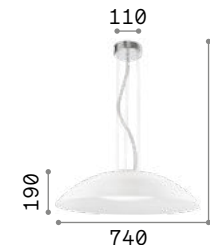

Aria

White blown acid-etched glass diffuser. Suspension lamps provided with steel wires adjustable in length with automatic devices.

IP20

4,080 Kg / 0,0847 m³
E27 max 1x60W

059679 White

3000 K
950 lm

101330

Plissé

Plated metal frame. White acid-etched blown glass diffuser with decoration in relief. Clear PVC electrical wire. Colors: chrome or satin brass.

IP20

3,300 Kg / 0,1208 m³
E27 max 1x60W

264523 Chrome
285191 Brass

Transparent glass diffuser with silkscreen decorations inside and sandblasted outside. Chrome metal glass holders.

IP20

2,720 Kg / 0,0533 m³
E27 max 1x60W

068169 White

3000 K
950 lm

101330

P. 306

Lena

Chrome metal frame. Double glass diffuser: frosted and coloured the external one, white the inner one. Suspension lamp provided with steel cables adjustable in length with automatic devices.

IP20

8,310 Kg / 0,1785 m³
E27 max 3x60W