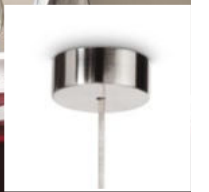

Aria

White blown acid-etched glass diffuser. Suspension lamps provided with steel wires adjustable in length with automatic devices.

IP20

4,080 Kg / 0,0847 m³
E27 max 1x60W

059679 White

3000 K
950 lm

101330

Plissé

Plated metal frame. White acid-etched blown glass diffuser with decoration in relief. Clear PVC electrical wire. Colors: chrome or satin brass.

IP20

3,300 Kg / 0,1208 m³
E27 max 1x60W

264523 Chrome
285191 Brass

Transparent glass diffuser with silkscreen decorations inside and sandblasted outside. Chrome metal glass holders.

IP20

2,720 Kg / 0,0533 m³
E27 max 1x60W

068169 White

3000 K
950 lm

101330

P. 306

Lena

Chrome metal frame. Double glass diffuser: frosted and coloured the external one, white the inner one. Suspension lamp provided with steel cables adjustable in length with automatic devices.

IP20

8,310 Kg / 0,1785 m³
E27 max 3x60W