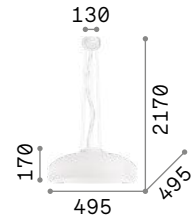

Aria

White blown acid-etched glass diffuser. Suspension lamps provided with steel wires adjustable in length with automatic devices.

IP20

4,080 Kg / 0,0847 m³
E27 max 1x60W

059679 White

3000 K
950 lm

101330

Plissé

Plated metal frame. White acid-etched blown glass diffuser with decoration in relief. Clear PVC electrical wire. Colors: chrome or satin brass.

IP20

3,300 Kg / 0,1208 m³
E27 max 1x60W

264523 Chrome
285191 Brass

Transparent glass diffuser with silkscreen decorations inside and sandblasted outside. Chrome metal glass holders.

IP20

2,720 Kg / 0,0533 m³
E27 max 1x60W

068169 White

3000 K
950 lm

101330

P. 306

Lena

Chrome metal frame. Double glass diffuser: frosted and coloured the external one, white the inner one. Suspension lamp provided with steel cables adjustable in length with automatic devices.

IP20

8,310 Kg / 0,1785 m³
E27 max 3x60W