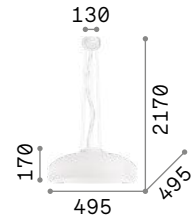

Aria

White blown acid-etched glass diffuser. Suspension lamps provided with steel wires adjustable in length with automatic devices.

IP20

4,080 Kg / 0,0847 m³
E27 max 1x60W

059679 White

3000 K
950 lm

101330

Plissè

Plated metal frame. White acid-etched blown glass diffuser with decoration in relief. Clear PVC electrical wire. Colors: chrome or satin brass.

IP20

3,300 Kg / 0,1208 m³
E27 max 1x60W

264523 Chrome
285191 Brass

Transparent glass diffuser with silkscreen decorations inside and sandblasted outside. Chrome metal glass holders.

IP20

2,720 Kg / 0,0533 m³
E27 max 1x60W

068169 White

3000 K
950 lm

101330

P. 306

Lena

Chrome metal frame. Double glass diffuser: frosted and coloured the external one, white the inner one. Suspension lamp provided with steel cables adjustable in length with automatic devices.

IP20

8,310 Kg / 0,1785 m³
E27 max 3x60W