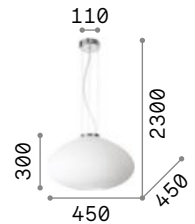

Aria

White blown acid-etched glass diffuser. Suspension lamps provided with steel wires adjustable in length with automatic devices.

IP20

4,080 Kg / 0,0847 m³
E27 max 1x60W

059679 White

3000 K
950 lm

101330

Plissè

Plated metal frame. White acid-etched blown glass diffuser with decoration in relief. Clear PVC electrical wire. Colors: chrome or satin brass.

IP20

3,300 Kg / 0,1208 m³
E27 max 1x60W

264523 Chrome
285191 Brass

Transparent glass diffuser with silkscreen decorations inside and sandblasted outside. Chrome metal glass holders.

IP20

2,720 Kg / 0,0533 m³
E27 max 1x60W

068169 White

3000 K
950 lm

101330

P. 306

Lena

Chrome metal frame. Double glass diffuser: frosted and coloured the external one, white the inner one. Suspension lamp provided with steel cables adjustable in length with automatic devices.

IP20

8,310 Kg / 0,1785 m³
E27 max 3x60W