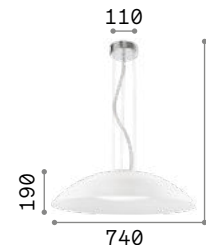

Aria

White blown acid-etched glass diffuser. Suspension lamps provided with steel wires adjustable in length with automatic devices.

IP20

4,080 Kg / 0,0847 m³
E27 max 1x60W

059679 White

3000 K
950 lm

101330

Plissè

Plated metal frame. White acid-etched blown glass diffuser with decoration in relief. Clear PVC electrical wire. Colors: chrome or satin brass.

IP20

3,300 Kg / 0,1208 m³
E27 max 1x60W

264523 Chrome
285191 Brass

Transparent glass diffuser with silkscreen decorations inside and sandblasted outside. Chrome metal glass holders.

IP20

2,720 Kg / 0,0533 m³
E27 max 1x60W

068169 White

3000 K
950 lm

101330

P. 306

Lena

Chrome metal frame. Double glass diffuser: frosted and coloured the external one, white the inner one. Suspension lamp provided with steel cables adjustable in length with automatic devices.

IP20

8,310 Kg / 0,1785 m³
E27 max 3x60W