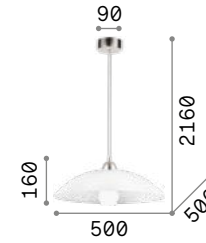

Aria

White blown acid-etched glass diffuser. Suspension lamps provided with steel wires adjustable in length with automatic devices.

IP20

4,080 Kg / 0,0847 m³
E27 max 1x60W

059679 White

3000 K
950 lm

101330

Plissè

Plated metal frame. White acid-etched blown glass diffuser with decoration in relief. Clear PVC electrical wire. Colors: chrome or satin brass.

IP20

3,300 Kg / 0,1208 m³
E27 max 1x60W

264523 Chrome
285191 Brass

Transparent glass diffuser with silkscreen decorations inside and sandblasted outside. Chrome metal glass holders.

IP20

2,720 Kg / 0,0533 m³
E27 max 1x60W

068169 White

3000 K
950 lm

101330

P. 306

Lena

Chrome metal frame. Double glass diffuser: frosted and coloured the external one, white the inner one. Suspension lamp provided with steel cables adjustable in length with automatic devices.

IP20

8,310 Kg / 0,1785 m³
E27 max 3x60W