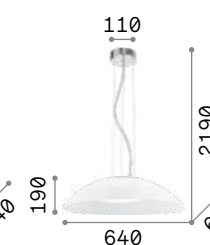

IP20

6,600 Kg / 0,1304 m³
E27 max 3x60W

035727 White

3000 K
340 lm

101286