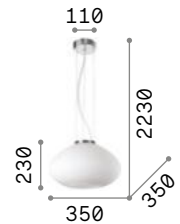

IP20

2,060 Kg / 0,0705 m³
E27 max 1x60W

285184 Chrome
264547 Brass

3000 K
900 lm

123899