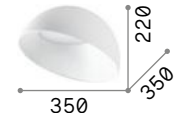

Ovalino

Enamelled metal frame. Diffuser composed of curved acid-etched glass sheets.

IP20

7,700 Kg / 0,1448 m³
E27 max 8 x 60W

094014 White

3000 K
900 lm

123899

IP20

5,100 Kg / 0,1202 m³
E27 max 5 x 60W

093963 White

3000 K
900 lm

123899

P. 155 P. 394

Cloud

Metal frame and decorative elements with matt varnish finish. Acrylic opal color diffusers. Indirect light emission. Color: white.

Matt white varnished metal frame. Opal satin polycarbonate diffuser.

LED LED source 3000 K, 50.000 h life.

IP20

2,450 Kg / 0,0274 m³
LED 24W / 2800 lm

297149 White

IP20

2,450 Kg / 0,0304 m³
LED 24W / 2800 lm