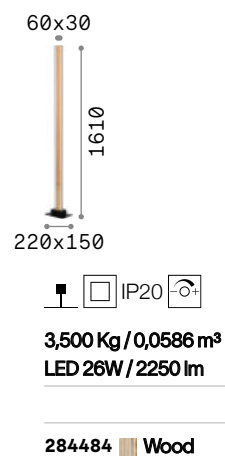

Craft

Matt black varnished metal base. Natural wood body. Satin opal color polycarbonate diffuser. Black PVC cable with dimmer and plug.

LED LED source 3000 K, 20.000 h life.

Lamp with dimmer.

Lamp with integrated switch.

P. 085 P. 386

Diesis

Powder coated or plated metal frame. Adjustable diffuser: it can be rotated or inclined. PVC cable with switch. Color: black, satin nickel or satin brass.

LED LED source 3000 K, 20.000 h life.

Easy ^{new}

Matt varnished or plated metal frame. Adjustable diffuser with satin acrylic optic. PVC cable with switch and driver integrated on the plug. Finishes: white, black, brushed brass.

LED LED source 3000 K, 50.000 h life.