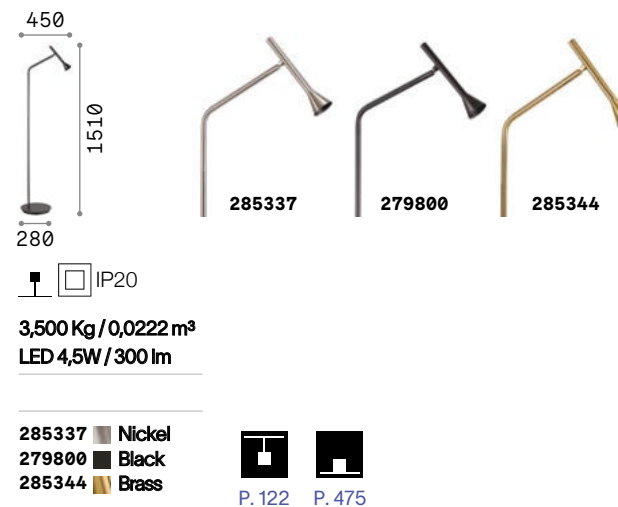

Craft

Matt black varnished metal base. Natural wood body. Satin opal color polycarbonate diffuser. Black PVC cable with dimmer and plug.

LED LED source 3000 K, 20.000 h life.

Lamp with dimmer.

Lamp with integrated switch.

P. 085 P. 386

Diesis

Powder coated or plated metal frame. Adjustable diffuser: it can be rotated or inclined. PVC cable with switch. Color: black, satin nickel or satin brass.

LED LED source 3000 K, 20.000 h life.

Easy ^{new}

Matt varnished or plated metal frame. Adjustable diffuser with satin acrylic optic. PVC cable with switch and driver integrated on the plug. Finishes: white, black, brushed brass.

LED LED source 3000 K, 50.000 h life.