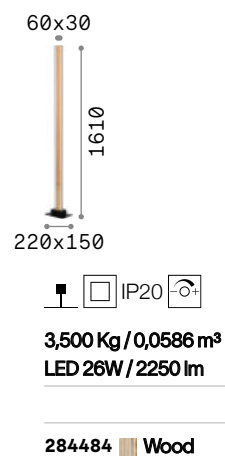

## Craft

Matt black varnished metal base. Natural wood body. Satin opal color polycarbonate diffuser. Black PVC cable with dimmer and plug.

**LED** LED source 3000 K, 20.000 h life.

Lamp with dimmer.

Lamp with integrated switch.

## Diesis

Powder coated or plated metal frame. Adjustable diffuser: it can be rotated or inclined. PVC cable with switch. Color: black, satin nickel or satin brass.

**LED** LED source 3000 K, 20.000 h life.