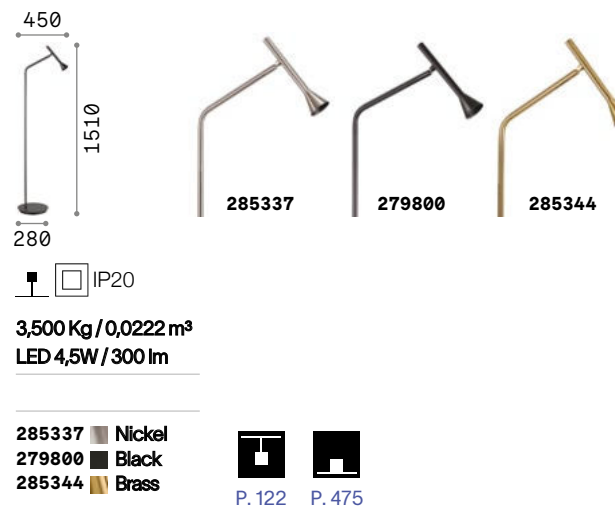

## Craft

Matt black varnished metal base. Natural wood body. Satin opal color polycarbonate diffuser. Black PVC cable with dimmer and plug.

**LED** LED source 3000 K, 20.000 h life.

Lamp with dimmer.

Lamp with integrated switch.

## Diesis

Powder coated or plated metal frame. Adjustable diffuser: it can be rotated or inclined. PVC cable with switch. Color: black, satin nickel or satin brass.

**LED** LED source 3000 K, 20.000 h life.