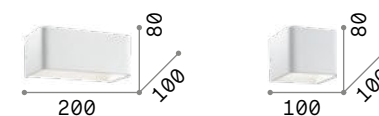

Cube

Heat sink body made of aluminum sheet of 6 mm thickness. Powder coated. Integrated LED.

LED LED source 3000 K, 30.000 h life.

■ IP20	■ IP20
1,390 Kg / 0,0055 m ³	0,800 Kg / 0,0028 m ³
LED 14,5W / 1900 lm	LED 8W / 950 lm

161792 White	161785 White
--------------	--------------

Balance new

Powder coated aluminum frame. Adjustable diffuser with clear glass, frosted inside. Finishes: white, black.

LED LED source 3000 K, 30.000 h life.

Virtus

Powder coated metal frame. Satin acrylic diffuser. Up, down and frontal diffuse light emission. Color: white.

LED LED source 3000/4000 K, 15.000 h life.

■ IP20

0,980 Kg / 0,0035 m³
LED 17W / 1800/1900 Lm

267760 White	3000K
255989 White	4000K

Click

Total powder coated aluminum body with white finish. Up-and-down reflector inside.

LED LED source 3000 K, 20.000 h life.

■ IP20

0,600 Kg / 0,0040 m³
LED 10,5W / 1050 lm