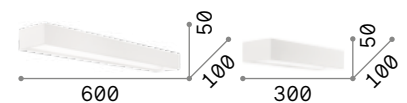

Cube

Heat sink body made of aluminum sheet of 6 mm thickness. Powder coated. Integrated LED.

LED LED source 3000 K, 30.000 h life.

■ IP20	■ IP20
1,390 Kg / 0,0055 m ³	0,800 Kg / 0,0028 m ³
LED 14,5W / 1900 lm	LED 8W / 950 lm

161792 White	161785 White
--------------	--------------

Balance new

Powder coated aluminum frame. Adjustable diffuser with clear glass, frosted inside. Finishes: white, black.

LED LED source 3000 K, 30.000 h life.

■ IP20	■ IP20	■ IP20
2,200 Kg / 0,0111 m ³	1,600 Kg / 0,0073 m ³	1,200 Kg / 0,0056 m ³
LED 24W / 3100 lm	LED 17W / 2200 lm	LED 12W / 1450 lm

287584 White	new 287577 White	new 287560 White	new
321561 Black	new 321554 Black	new 321547 Black	new

Virtus

Powder coated metal frame. Satin acrylic diffuser. Up, down and frontal diffuse light emission. Color: white.

LED LED source 3000/4000 K, 15.000 h life.

■ IP20

0,980 Kg / 0,0035 m³
LED 17W / 1800/1900 Lm