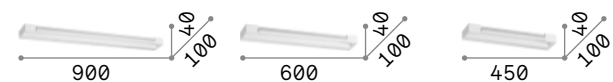

Cube

Heat sink body made of aluminum sheet of 6 mm thickness. Powder coated. Integrated LED.

LED LED source 3000 K, 30.000 h life.

■ IP20	■ IP20
1,390 Kg / 0,0055 m ³	0,800 Kg / 0,0028 m ³
LED 14,5W / 1900 lm	LED 8W / 950 lm

161792 White	161785 White
--------------	--------------

Balance new

Powder coated aluminum frame. Adjustable diffuser with clear glass, frosted inside. Finishes: white, black.

LED LED source 3000 K, 30.000 h life.

■ IP20	■ IP20	■ IP20
2,200 Kg / 0,0111 m ³	1,600 Kg / 0,0073 m ³	1,200 Kg / 0,0056 m ³
LED 24W / 3100 lm	LED 17W / 2200 lm	LED 12W / 1450 lm

287584 White	new 287577 White	new 287560 White	new
321561 Black	new 321554 Black	new 321547 Black	new

Virtus

Powder coated metal frame. Satin acrylic diffuser. Up, down and frontal diffuse light emission. Color: white.

LED LED source 3000/4000 K, 15.000 h life.

■ IP20

0,980 Kg / 0,0035 m³
LED 17W / 1800/1900 Lm