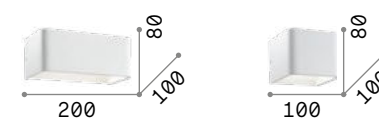

Cube

Heat sink body made of aluminum sheet of 6 mm thickness. Powder coated. Integrated LED.

LED LED source 3000 K, 30.000 h life.

■ IP20	■ IP20
1,390 Kg / 0,0055 m ³	0,800 Kg / 0,0028 m ³
LED 14,5W / 1900 lm	LED 8W / 950 lm

161792 White	161785 White
--------------	--------------

Balance new

Powder coated aluminum frame. Adjustable diffuser with clear glass, frosted inside. Finishes: white, black.

LED LED source 3000 K, 30.000 h life.

Virtus

Powder coated metal frame. Satin acrylic diffuser. Up, down and frontal diffuse light emission. Color: white.

LED LED source 3000/4000 K, 15.000 h life.

■ IP20

0,980 Kg / 0,0035 m³
LED 17W / 1800/1900 Lm

267760 White	3000K
255989 White	4000K

Click

Total powder coated aluminum body with white finish. Up-and-down reflector inside.

LED LED source 3000 K, 20.000 h life.

■ IP20

0,600 Kg / 0,0040 m³
LED 10,5W / 1050 lm