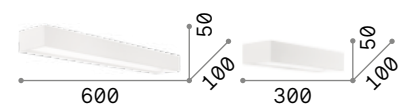

Cube

Heat sink body made of aluminum sheet of 6 mm thickness. Powder coated. Integrated LED.

LED LED source 3000 K, 30.000 h life.

■ IP20	■ IP20
1,390 Kg / 0,0055 m ³	0,800 Kg / 0,0028 m ³
LED 14,5W / 1900 lm	LED 8W / 950 lm

161792 White	161785 White
--------------	--------------

Balance new

Powder coated aluminum frame. Adjustable diffuser with clear glass, frosted inside. Finishes: white, black.

LED LED source 3000 K, 30.000 h life.

■ IP20	■ IP20	■ IP20
2,200 Kg / 0,0111 m ³	1,600 Kg / 0,0073 m ³	1,200 Kg / 0,0056 m ³
LED 24W / 3100 lm	LED 17W / 2200 lm	LED 12W / 1450 lm

287584 White	new 287577 White	new 287560 White	new
321561 Black	new 321554 Black	new 321547 Black	new

Virtus

Powder coated metal frame. Satin acrylic diffuser. Up, down and frontal diffuse light emission. Color: white.

LED LED source 3000/4000 K, 15.000 h life.

■ IP20

0,980 Kg / 0,0035 m³
LED 17W / 1800/1900 Lm