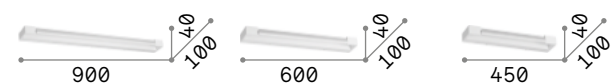

Cube

Heat sink body made of aluminum sheet of 6 mm thickness. Powder coated. Integrated LED.

LED LED source 3000 K, 30.000 h life.

■ IP20	■ IP20
1,390 Kg / 0,0055 m ³	0,800 Kg / 0,0028 m ³
LED 14,5W / 1900 lm	LED 8W / 950 lm

161792 White	161785 White
--------------	--------------

Balance new

Powder coated aluminum frame. Adjustable diffuser with clear glass, frosted inside. Finishes: white, black.

LED LED source 3000 K, 30.000 h life.

■ IP20	■ IP20	■ IP20
2,200 Kg / 0,0111 m ³	1,600 Kg / 0,0073 m ³	1,200 Kg / 0,0056 m ³
LED 24W / 3100 lm	LED 17W / 2200 lm	LED 12W / 1450 lm

287584 White	new 287577 White	new 287560 White	new
321561 Black	new 321554 Black	new 321547 Black	new

Virtus

Powder coated metal frame. Satin acrylic diffuser. Up, down and frontal diffuse light emission. Color: white.

LED LED source 3000/4000 K, 15.000 h life.

■ IP20

0,980 Kg / 0,0035 m³
LED 17W / 1800/1900 Lm