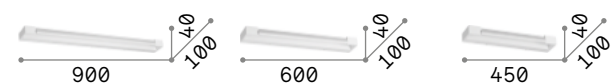

Cube

Heat sink body made of aluminum sheet of 6 mm thickness. Powder coated. Integrated LED.

LED LED source 3000 K, 30.000 h life.

■ IP20	■ IP20
1,390 Kg / 0,0055 m³ LED 14,5W / 1900 lm	0,800 Kg / 0,0028 m³ LED 8W / 950 lm

161792 White	161785 White
---------------------	---------------------

Balance new

Powder coated aluminum frame. Adjustable diffuser with clear glass, frosted inside. Finishes: white, black.

LED LED source 3000 K, 30.000 h life.

■ IP20	■ IP20	■ IP20
2,200 Kg / 0,0111 m³ LED 24W / 3100 lm	1,600 Kg / 0,0073 m³ LED 17W / 2200 lm	1,200 Kg / 0,0056 m³ LED 12W / 1450 lm

287584 White	new 287577 White	new 287560 White	new 321561 Black	new 321554 Black	new 321547 Black	new 321547 Black
---------------------	-------------------------	-------------------------	-------------------------	-------------------------	-------------------------	-------------------------

Virtus

Powder coated metal frame. Satin acrylic diffuser. Up, down and frontal diffuse light emission. Color: white.

LED LED source 3000/4000 K, 15.000 h life.

■ IP20

0,980 Kg / 0,0035 m³
LED 17W / 1800/1900 Lm