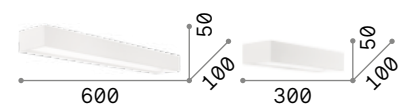

Cube

Heat sink body made of aluminum sheet of 6 mm thickness. Powder coated. Integrated LED.

LED LED source 3000 K, 30.000 h life.

■ IP20	■ IP20
1,390 Kg / 0,0055 m³ LED 14,5W / 1900 lm	0,800 Kg / 0,0028 m³ LED 8W / 950 lm

161792 White	161785 White
---------------------	---------------------

Balance new

Powder coated aluminum frame. Adjustable diffuser with clear glass, frosted inside. Finishes: white, black.

LED LED source 3000 K, 30.000 h life.

■ IP20	■ IP20	■ IP20
2,200 Kg / 0,0111 m³ LED 24W / 3100 lm	1,600 Kg / 0,0073 m³ LED 17W / 2200 lm	1,200 Kg / 0,0056 m³ LED 12W / 1450 lm

287584 White	new 287577 White	new 287560 White	new 321561 Black	new 321554 Black	new 321547 Black	new 321547 Black
---------------------	-------------------------	-------------------------	-------------------------	-------------------------	-------------------------	-------------------------

Virtus

Powder coated metal frame. Satin acrylic diffuser. Up, down and frontal diffuse light emission. Color: white.

LED LED source 3000/4000 K, 15.000 h life.

■ IP20

0,980 Kg / 0,0035 m³
LED 17W / 1800/1900 Lm