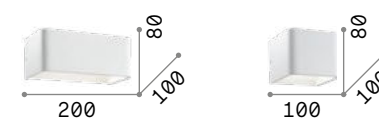

Cube

Heat sink body made of aluminum sheet of 6 mm thickness. Powder coated. Integrated LED.

LED LED source 3000 K, 30.000 h life.

■ IP20	■ IP20
1,390 Kg / 0,0055 m³ LED 14,5W / 1900 lm	0,800 Kg / 0,0028 m³ LED 8W / 950 lm

161792 White	161785 White
---------------------	---------------------

Balance new

Powder coated aluminum frame. Adjustable diffuser with clear glass, frosted inside. Finishes: white, black.

LED LED source 3000 K, 30.000 h life.

Virtus

Powder coated metal frame. Satin acrylic diffuser. Up, down and frontal diffuse light emission. Color: white.

LED LED source 3000/4000 K, 15.000 h life.

■ IP20

0,980 Kg / 0,0035 m³
LED 17W / 1800/1900 Lm

267760 White	3000K
255989 White	4000K

Click

Total powder coated aluminum body with white finish. Up-and-down reflector inside.

LED LED source 3000 K, 20.000 h life.

■ IP20

0,600 Kg / 0,0040 m³
LED 10,5W / 1050 lm