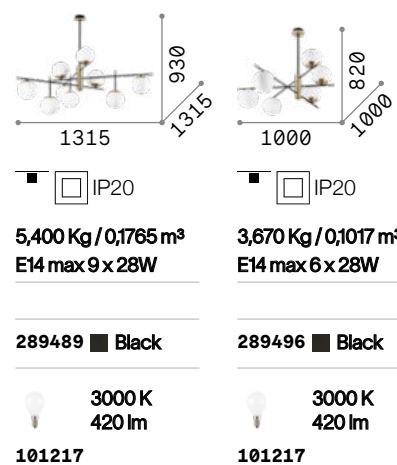

Gourmet

Matt varnished metal ceiling cap and frame. White blown acid-etched glass diffusers. Available finishes: black and satin brass.

Atlas ^{new}

Matt varnished metal frame with adjustable arms. Acid-etched white blown glass diffusers. Finishes: white, black, gold.